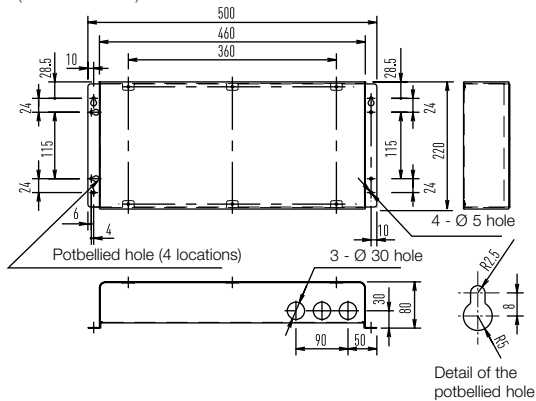

LONWORKS INTERFACE
(CZ-CLNC2)