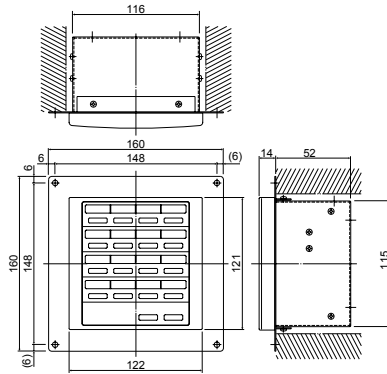

ECONAVI SENSOR
(CZ-CENSC1)

SYSTEM CONTROLLER
(CZ-64ESMC3)

System Controller

Switch Box

Remote Controller External Dimensions

COMMUNICATION ADAPTOR
(CZ-CFUNC2)

INTELLIGENT CONTROLLER
(CZ-256ESMC3)

ON/OFF CONTROLLER
(CZ-ANC3)