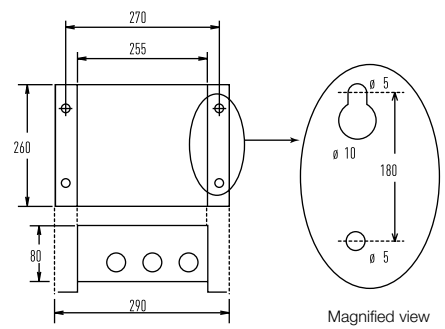

SERI-PARA I/O UNIT FOR OUTDOOR UNIT
(CZ-CAPDC2)