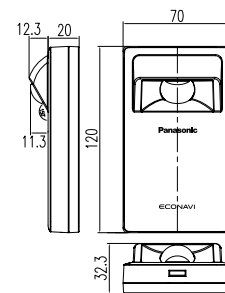

Remote Controller External Dimensions

DELUXE WIRED
REMOTE CONTROLLER
(CZ-RTC5B)

TIMER REMOTE
CONTROLLER
(CZ-RTC4)

WIRELESS REMOTE
CONTROLLER

SEPARATE RECEIVER FOR
WIRELESS REMOTE CONTROLLER
(CZ-RWSC3)

REMOTE SENSOR
(CZ-CSRC3)

ECONAVI SENSOR
(CZ-CENSC1)

SYSTEM CONTROLLER
(CZ-64ESMC3)

System Controller

Switch Box

Remote Controller External Dimensions

COMMUNICATION ADAPTOR
(CZ-CFUNC2)

INTELLIGENT CONTROLLER
(CZ-256ESMC3)

ON/OFF CONTROLLER
(CZ-ANC3)