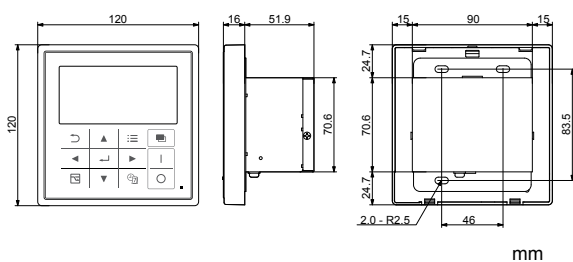

Remote Controller External Dimensions

DELUXE WIRED
REMOTE CONTROLLER
(CZ-RTC5B)

TIMER REMOTE
CONTROLLER
(CZ-RTC4)

WIRELESS REMOTE
CONTROLLER

SEPARATE RECEIVER FOR
WIRELESS REMOTE CONTROLLER
(CZ-RWSC3)

REMOTE SENSOR
(CZ-CSRC3)

ECONAVI SENSOR
(CZ-CENSC1)

SYSTEM CONTROLLER
(CZ-64ESMC3)

System Controller

Switch Box

Remote Controller External Dimensions

COMMUNICATION ADAPTOR
(CZ-CFUNC2)

INTELLIGENT CONTROLLER
(CZ-256ESMC3)

ON/OFF CONTROLLER
(CZ-ANC3)