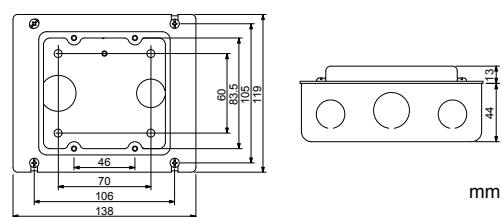

ECONAVI SENSOR
(CZ-CENSC1)

SYSTEM CONTROLLER
(CZ-64ESMC3)

System Controller

Switch Box

Remote Controller External Dimensions

COMMUNICATION ADAPTOR
(CZ-CFUNC2)

INTELLIGENT CONTROLLER
(CZ-256ESMC3)

ON/OFF CONTROLLER
(CZ-ANC3)