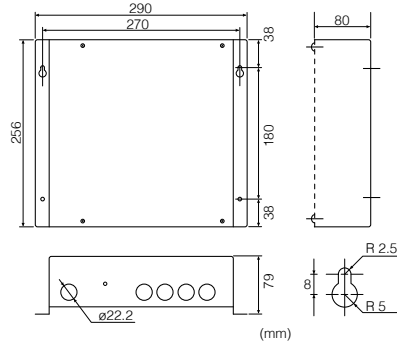

ECONAVI SENSOR
(CZ-CENSC1)

SYSTEM CONTROLLER
(CZ-64ESMC3)

System Controller

Switch Box

Remote Controller External Dimensions

COMMUNICATION ADAPTOR
(CZ-CFUNC2)

INTELLIGENT CONTROLLER
(CZ-256ESMC3)

ON/OFF CONTROLLER
(CZ-ANC3)