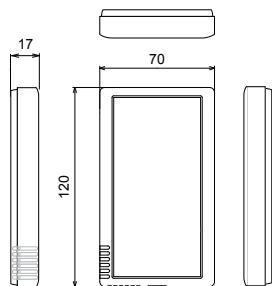

Remote Controller External Dimensions

DELUXE WIRED
REMOTE CONTROLLER
(CZ-RTC5B)

TIMER REMOTE
CONTROLLER
(CZ-RTC4)

WIRELESS REMOTE
CONTROLLER

SEPARATE RECEIVER FOR
WIRELESS REMOTE CONTROLLER
(CZ-RWSC3)

REMOTE SENSOR
(CZ-CSRC3)

ECONAVI SENSOR
(CZ-CENSC1)

SYSTEM CONTROLLER
(CZ-64ESMC3)

System Controller

Switch Box

Remote Controller External Dimensions

COMMUNICATION ADAPTOR
(CZ-CFUNC2)

INTELLIGENT CONTROLLER
(CZ-256ESMC3)

ON/OFF CONTROLLER
(CZ-ANC3)