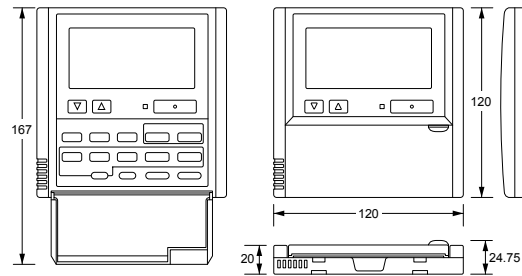

Remote Controller External Dimensions

DELUXE WIRED
REMOTE CONTROLLER
(CZ-RTC5B)

TIMER REMOTE
CONTROLLER
(CZ-RTC4)

WIRELESS REMOTE
CONTROLLER

SEPARATE RECEIVER FOR
WIRELESS REMOTE CONTROLLER
(CZ-RWSC3)

REMOTE SENSOR
(CZ-CSRC3)

ECONAVI SENSOR
(CZ-CENSC1)

SYSTEM CONTROLLER
(CZ-64ESMC3)

System Controller

Switch Box

Remote Controller External Dimensions

COMMUNICATION ADAPTOR
(CZ-CFUNC2)

INTELLIGENT CONTROLLER
(CZ-256ESMC3)

ON/OFF CONTROLLER
(CZ-ANC3)