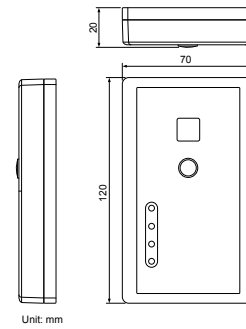

Remote Controller External Dimensions

DELUXE WIRED
REMOTE CONTROLLER
(CZ-RTC5B)

TIMER REMOTE
CONTROLLER
(CZ-RTC4)

WIRELESS REMOTE
CONTROLLER

SEPARATE RECEIVER FOR
WIRELESS REMOTE CONTROLLER
(CZ-RWSC3)

REMOTE SENSOR
(CZ-CSRC3)

ECONAVI SENSOR
(CZ-CENSC1)

SYSTEM CONTROLLER
(CZ-64ESMC3)

System Controller

Switch Box

Remote Controller External Dimensions

COMMUNICATION ADAPTOR
(CZ-CFUNC2)

INTELLIGENT CONTROLLER
(CZ-256ESMC3)

ON/OFF CONTROLLER
(CZ-ANC3)