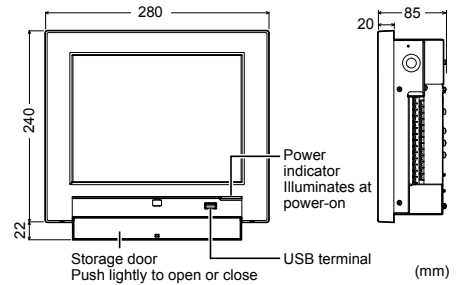

ECONAVI SENSOR
(CZ-CENSC1)

SYSTEM CONTROLLER
(CZ-64ESMC3)

System Controller

Switch Box

Remote Controller External Dimensions

COMMUNICATION ADAPTOR
(CZ-CFUNC2)

INTELLIGENT CONTROLLER
(CZ-256ESMC3)

ON/OFF CONTROLLER
(CZ-ANC3)