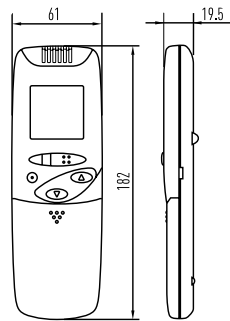

Remote Controller External Dimensions

DELUXE WIRED
REMOTE CONTROLLER
(CZ-RTC5B)

TIMER REMOTE
CONTROLLER
(CZ-RTC4)

WIRELESS REMOTE
CONTROLLER

SEPARATE RECEIVER FOR
WIRELESS REMOTE CONTROLLER
(CZ-RWSC3)

REMOTE SENSOR
(CZ-CSRC3)

ECONAVI SENSOR
(CZ-CENSC1)

SYSTEM CONTROLLER
(CZ-64ESMC3)

System Controller

Switch Box

Remote Controller External Dimensions

COMMUNICATION ADAPTOR
(CZ-CFUNC2)

INTELLIGENT CONTROLLER
(CZ-256ESMC3)

ON/OFF CONTROLLER
(CZ-ANC3)