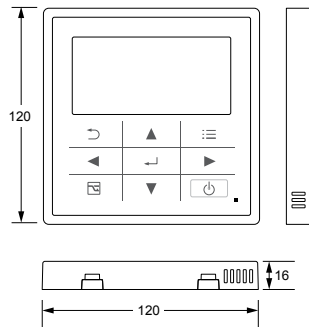

Remote Controller External Dimensions

DELUXE WIRED
REMOTE CONTROLLER
(CZ-RTC5B)

TIMER REMOTE
CONTROLLER
(CZ-RTC4)

WIRELESS REMOTE
CONTROLLER

SEPARATE RECEIVER FOR
WIRELESS REMOTE CONTROLLER
(CZ-RWSC3)

REMOTE SENSOR
(CZ-CSRC3)

ECONAVI SENSOR
(CZ-CENSC1)

SYSTEM CONTROLLER
(CZ-64ESMC3)

System Controller

Switch Box

Remote Controller External Dimensions

COMMUNICATION ADAPTOR
(CZ-CFUNC2)

INTELLIGENT CONTROLLER
(CZ-256ESMC3)

ON/OFF CONTROLLER
(CZ-ANC3)